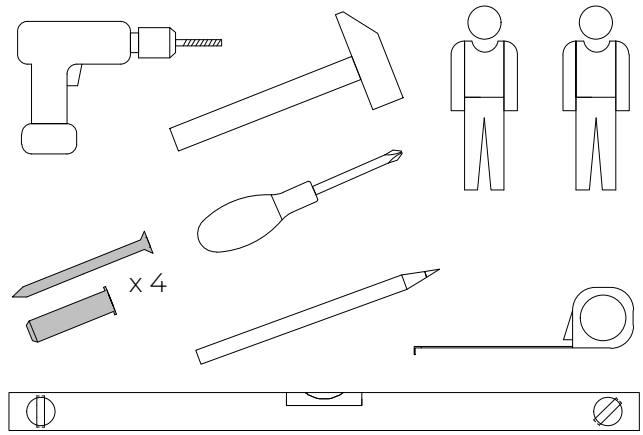

製品ケアについてはこちらをご覧ください

제품 관리 방문

要了解产品保养信息，请访问

**[karupdesign.com/care](https://www.karupdesign.com/care)**

A x 16

∅7 x  
50mm

B x 1

4 mm